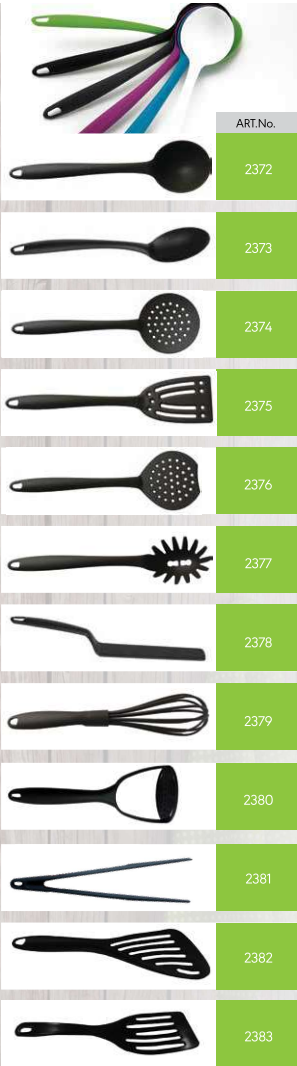

# Nylon tools

Material	Description	QTY
PA	Soup ladle BLACK	24
PA	Serving spoon BLACK	24
PA	Skimmer BLACK	24
PA	Turner BLACK	24
PA	Hamburger turner BLACK	24
PA	Spaghetti ladle BLACK	24
PA	Pancake spatula BLACK	24
PA	Whisks BLACK	24
PA	Potato masher BLACK	24
PA	Pincers tong BLACK	24
PA	Turner triangle BLACK	24
PA	Turner slotted BLACK	24

Material	Description	QTY
PA	Turner large BLACK	24
PA	Spoon corner with hole BLACK	24
PA	Spoon corner BLACK	24
PA	Turner long BLACK	24
PA	Mixing spoon 30cm BLACK	24
PA	Turner long slotted BLACK	24
PA	Kitchen tools set 6pcs	20
HDPE	Set 2 spatulas	96
PA	2372, 2373, 2374, 2375, 2376, 2377	96
ABS	Salad fork and spoon 30cm BLACK	24
PA	Fork BLACK	72